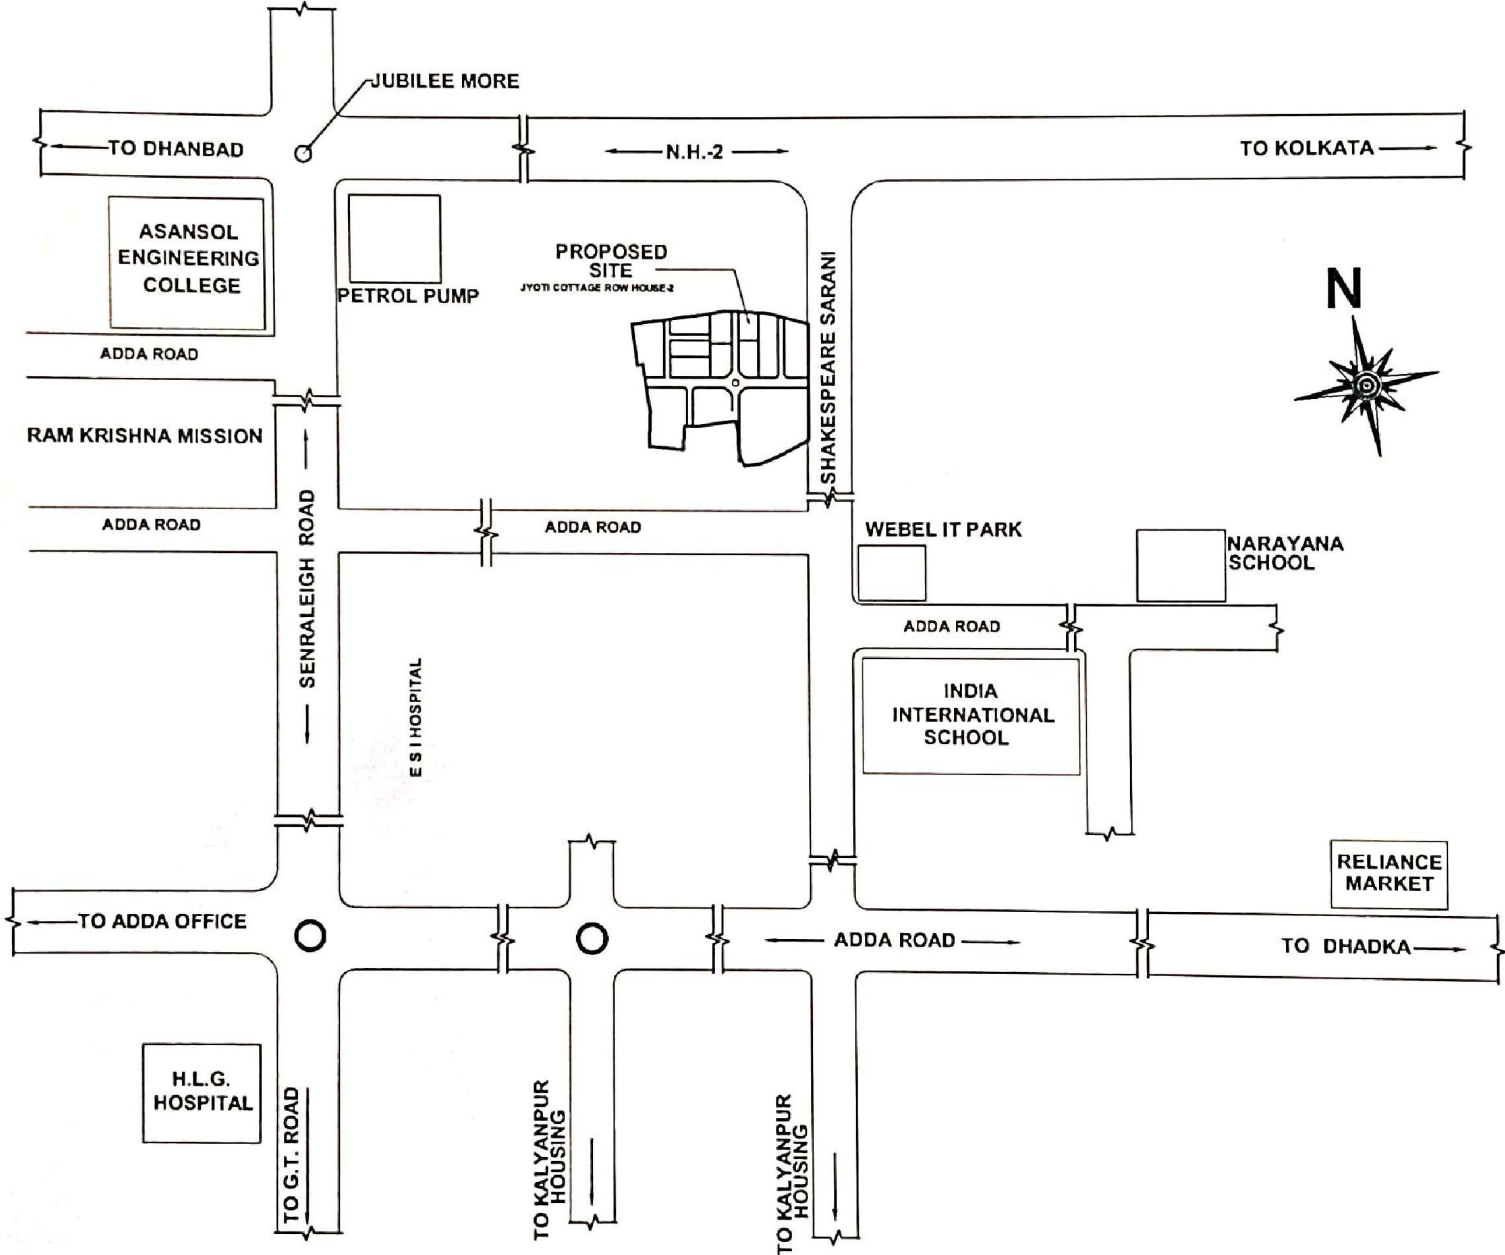

LOCATION MAP OF JYOTI COTTAGE ROW HOUSE -2

Latitude: 23.7111818

Longitude: 86.9614588

LOCATION PLAN

NOT TO SCALE

Netflex Homes Private Limited

M. S. Kalumuddin

Director